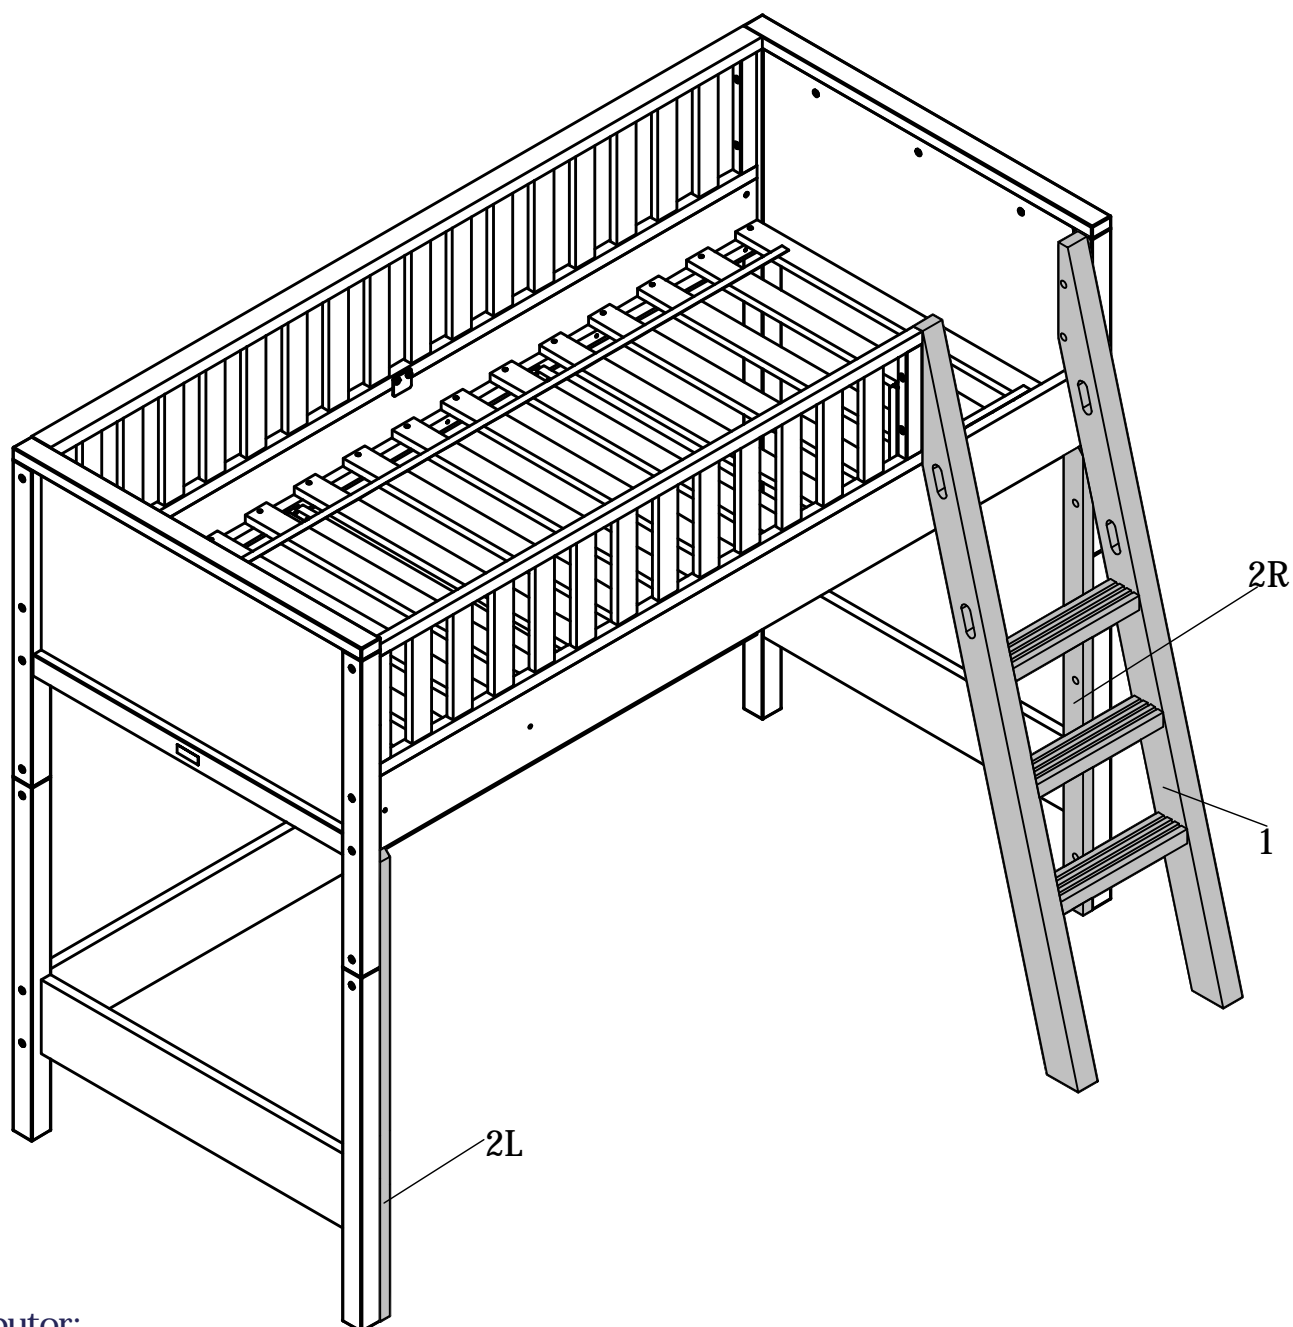

bopita®

ASSEMBLY INSTRUCTION
MONTAGE HANDLEIDING
MONTAGE ANLEITUNG
NOTICE DE MONTAGE
MANUAL DE MONTAJE

UK
NL
D
F
ESP

MODEL : NORDIC
TYPE : COMFORT STEP HS
COLOUR : WHITE
ART.CODE : 491139.11.

Distributor:

BOPITA
Energieweg 1
6662 NS Elst
The Netherlands

www.bopita.com

04.03.2020.

A		B		C		D		E		F	
M6X90	2X	M6X70	2X	M6X35	6X	≪ 8X40	2X	M6	2X		1X
artcode: 441025		artcode: 441019		artcode: 441013		artcode:		artcode: 442009		artcode: 445001	